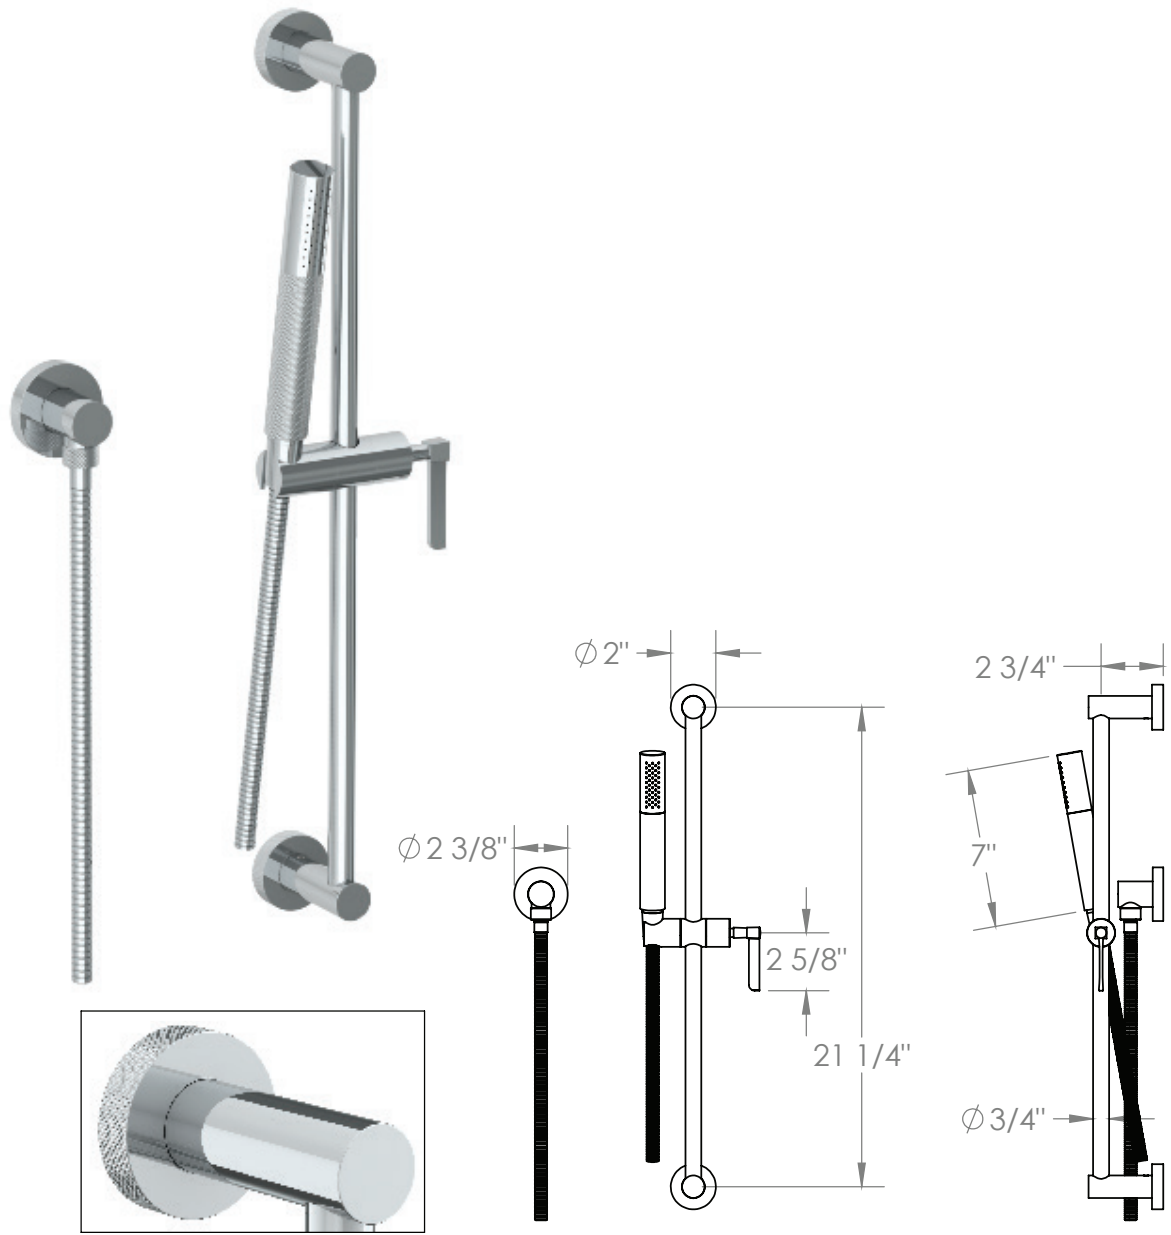

Crosby

ORW-115-HSPB1-MZ4.1K

POSITIONING BAR SHOWER KIT WITH HAND SHOWER AND 69" HOSE
 FLOW RATE: 1.75 GPM

DETAIL VIEW

Meets the applicable requirements of ASME A112.18.1-2005/CSA B125.1-05, entitled "Plumbing Supply Fittings"