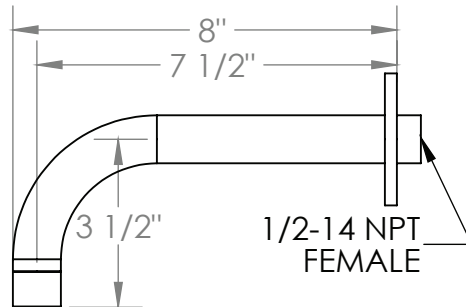

Crosby

ORW-115-WBS

O|R

WALL MOUNTED BATH SPOUT

Meets the applicable requirements of ASME A112.18.1-2005/CSA B125.1-05, entitled "Plumbing Supply Fittings"