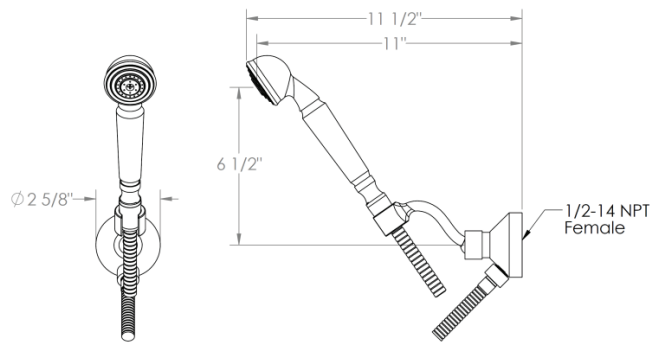

Morgan

ORW-MG-HSHK3

WALL MOUNTED HAND SHOWER SET INCLUDES HAND SHOWER AND 69" HOSE FLOW RATE: 1.75 GPM

Meets the applicable requirements of ASME A112.18.1-2005/CSA B125.1-05, entitled "Plumbing Supply Fittings"