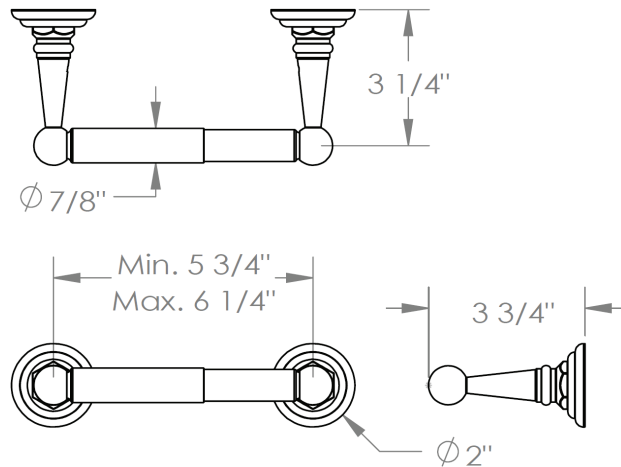

Morgan

ORW-MG-0.4

PAPER HOLDER

Meets the applicable requirements of ASME A112.18.1-2005/CSA B125.1-05, entitled "Plumbing Supply Fittings"