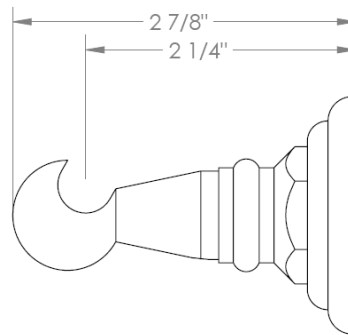

Morgan

ORW-MG-0.5

WALL MOUNTED ROBE HOOK

Meets the applicable requirements of ASME A112.18.1-2005/CSA B125.1-05, entitled "Plumbing Supply Fittings"