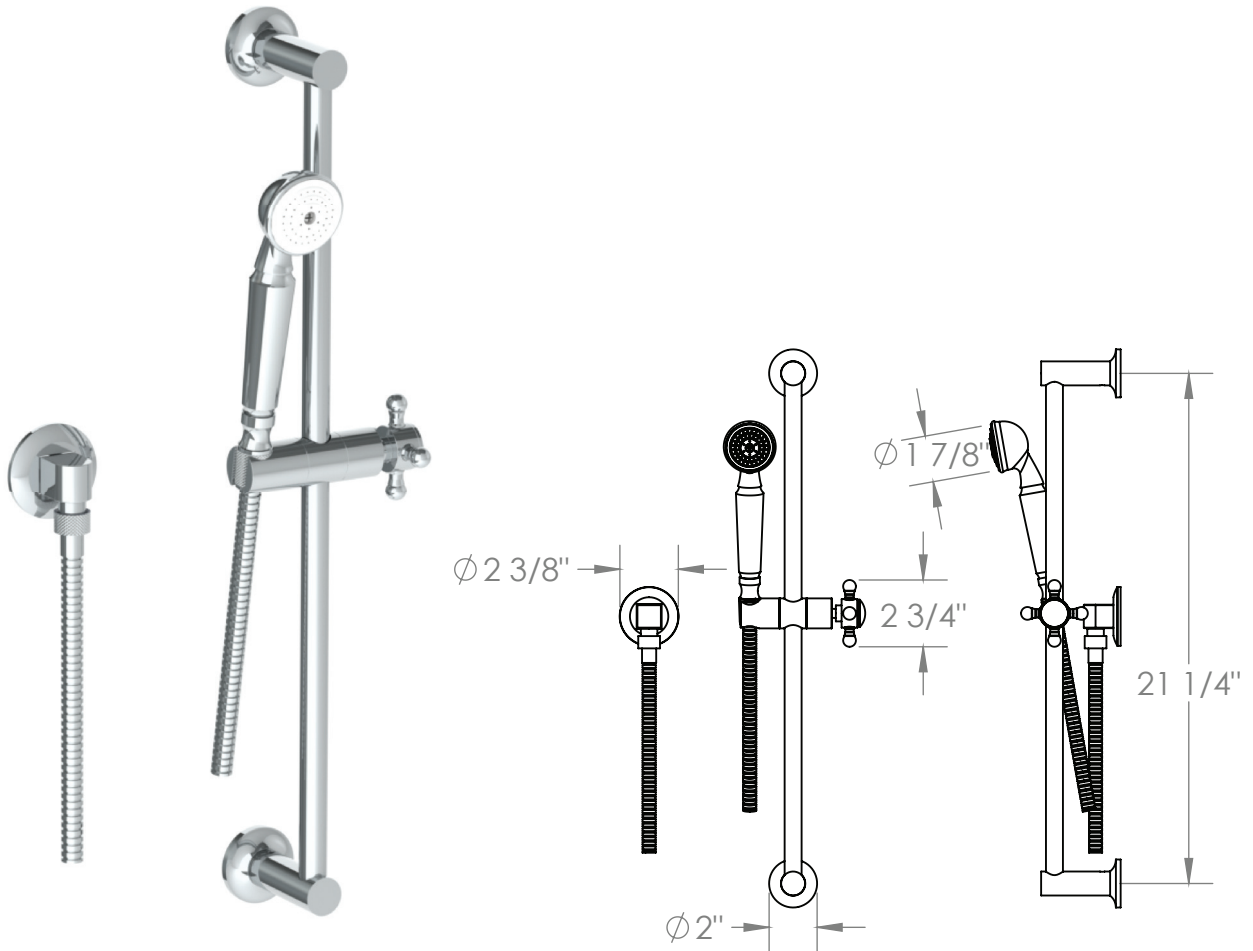

Sydney

ORW-34-HSPB1-

POSITIONING BAR SHOWER KIT WITH HAND SHOWER AND 69" HOSE
 FLOW RATE: 1.75 GPM

Meets the applicable requirements of ASME A112.18.1-2005/CSA B125.1-05, entitled "Plumbing Supply Fittings"