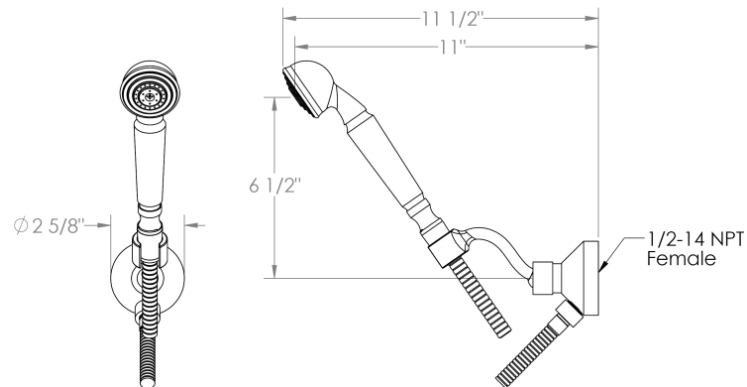

Addison

ORW-314-HSHK3

WALL MOUNTED HAND SHOWER SET
 INCLUDES HAND SHOWER AND 69" HOSE
 FLOW RATE: 1.75 GPM

Meets the applicable requirements of ASME A112.18.1-2005/CSA B125.1-05, entitled "Plumbing Supply Fittings"