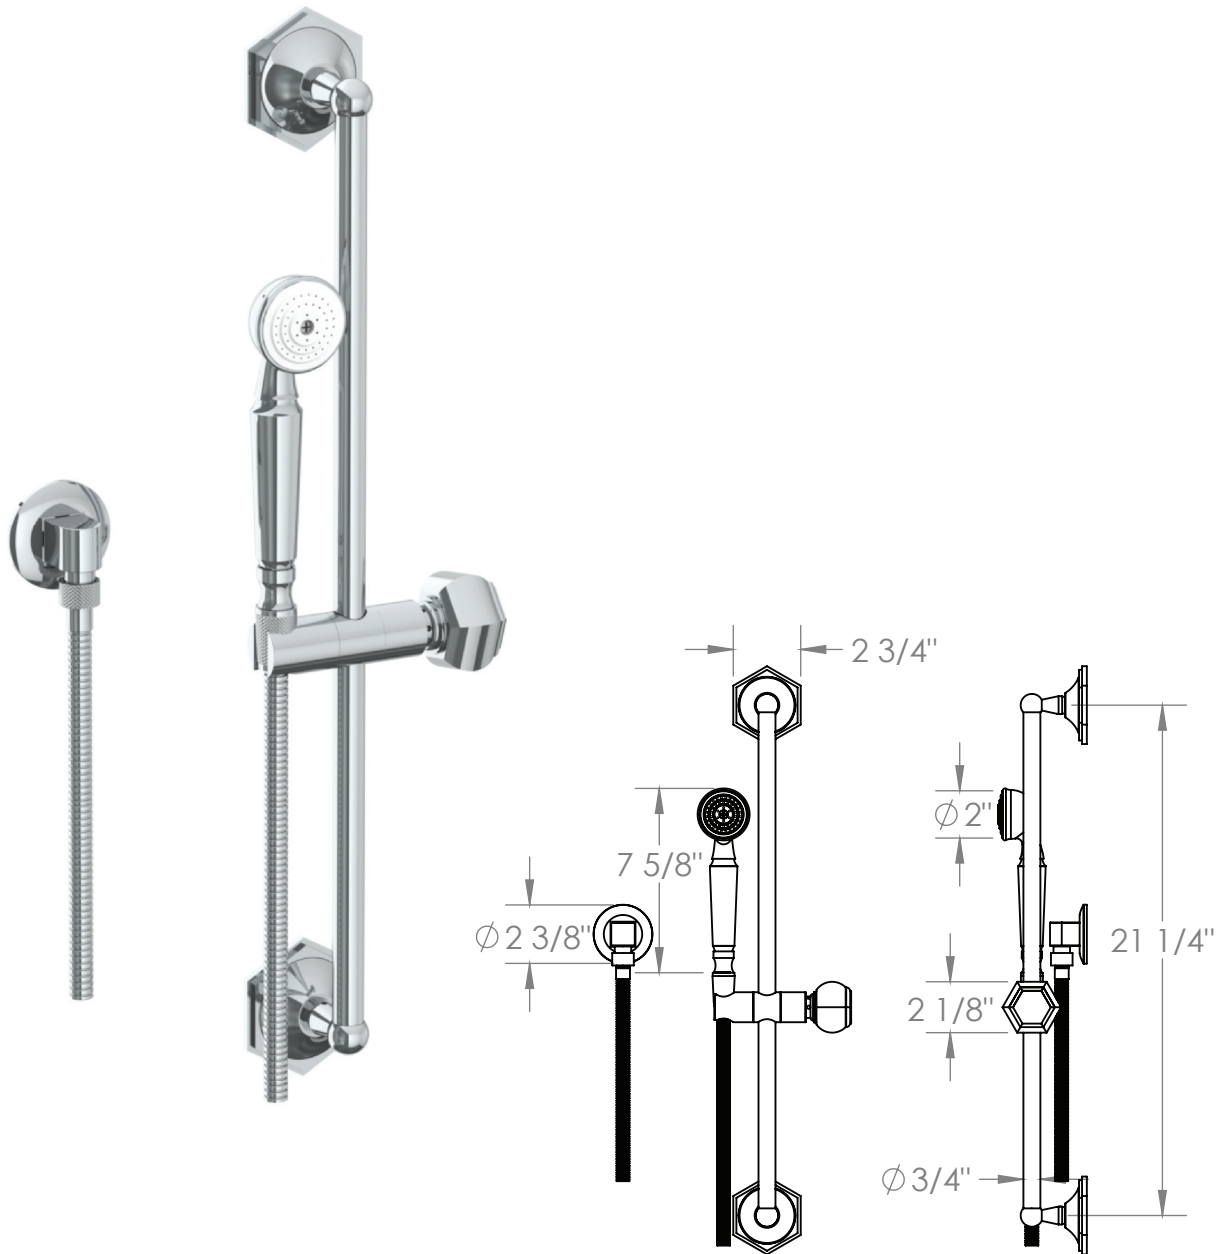

# Addison

**ORW-314-HSPB1-ADCRY4**

WALL MOUNTED SHOWER POSITIONING BAR  
 INCLUDES HAND SHOWER AND 69" HOSE  
 FLOW RATE: 1.75 GPM

Meets the applicable requirements of ASME A112.18.1-2005/CSA B125.1-05, entitled "Plumbing Supply Fittings"