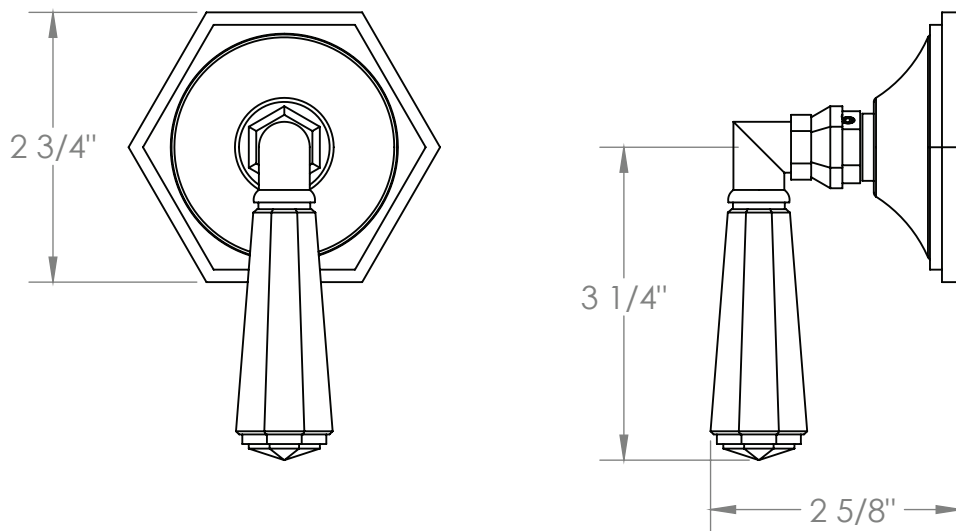

Addison

ORW-314-WTR-ADCRY4

WALL MOUNTED TRIM
 INCLUDES ALIGNMENT KIT
 FOR USE WITH ORW-SS-TS200-C, ORW-SS-TS200-H, ORW-SS-TS150C, ORW-SS-TS150-H, ORW-SS-WD2, ORW-SS-WD3, ORW-SS-VCWD2 OR ORW-SS-VCWD3 CONCEALED ROUGH

Meets the applicable requirements of ASME A112.18.1-2005/CSA B125.1-05, entitled "Plumbing Supply Fittings"