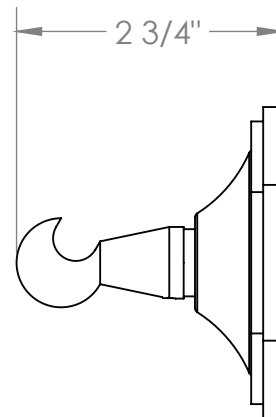

Addison

ORW-314-0.5

WALL MOUNTED ROBE HOOK

Meets the applicable requirements of ASME A112.18.1-2005/CSA B125.1-05, entitled "Plumbing Supply Fittings"