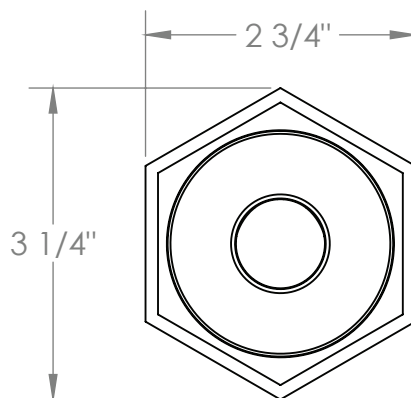

Addison

ORW-314-0.5

WALL MOUNTED ROBE HOOK

Meets the applicable requirements of ASME A112.18.1-2005/CSA B125.1-05, entitled "Plumbing Supply Fittings"