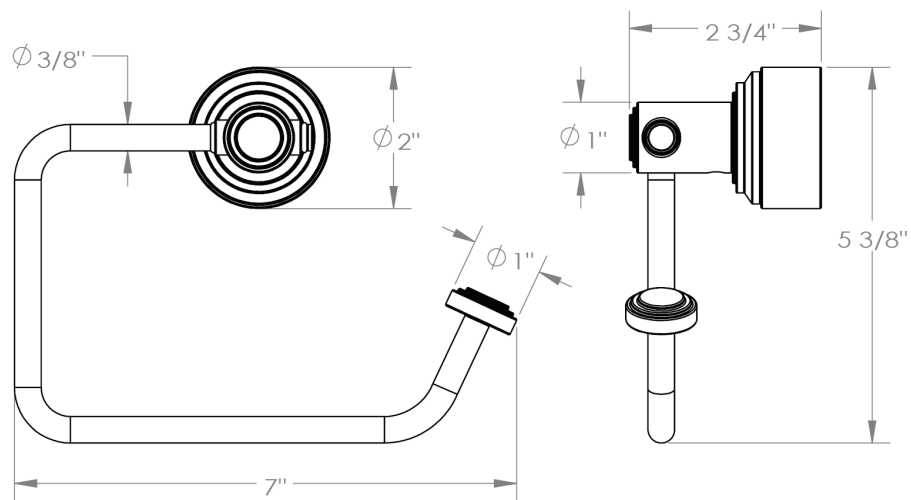

Colin

ORW-29-0.4

PAPER HOLDER

Meets the applicable requirements of ASME A112.18.1-2005/CSA B125.1-05, entitled "Plumbing Supply Fittings"