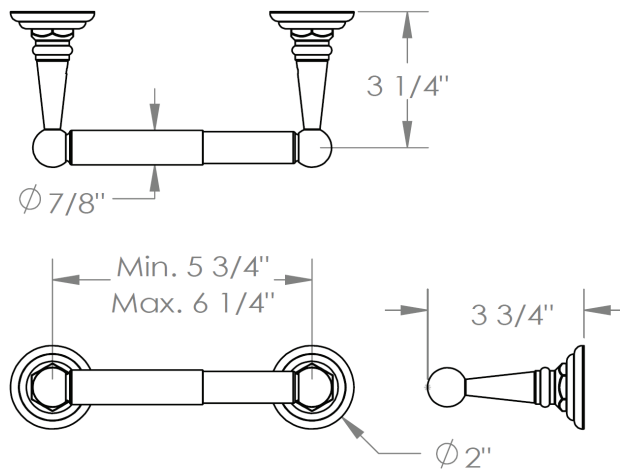

Claire

ORW-CL-0.4

PAPER HOLDER

Meets the applicable requirements of ASME A112.18.1-2005/CSA B125.1-05, entitled "Plumbing Supply Fittings"