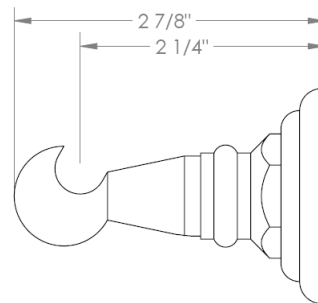

Claire

ORW-CL-0.5

WALL MOUNTED ROBE HOOK

Meets the applicable requirements of ASME A112.18.1-2005/CSA B125.1-05, entitled "Plumbing Supply Fittings"