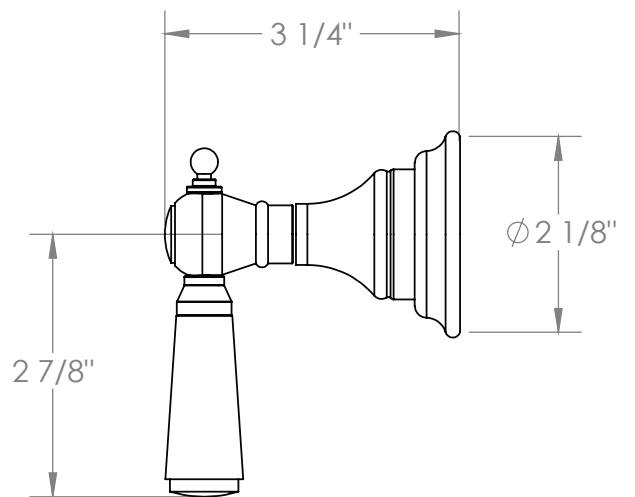

Claire

ORW-CL-WTR-CLR4

WALL MOUNTED TRIM
 INCLUDES ALIGNMENT KIT
 FOR USE WITH ORW-SS-TS200-C, ORW-SS-TS200-H, ORW-SS-TS150C, ORW-SS-TS150-H, ORW-SS-WD2, ORW-SS-WD3, ORW-SS-VCWD2 OR ORW-SS-VCWD3
 CONCEALED ROUGH

Meets the applicable requirements of ASME A112.18.1-2005/CSA B125.1-05, entitled "Plumbing Supply Fittings"