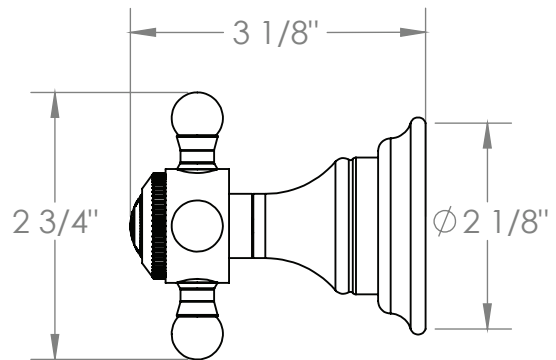

# Claire

**ORW-CL-WTR-CLR5**

WALL MOUNTED TRIM  
 INCLUDES ALIGNMENT KIT  
 FOR USE WITH ORW-SS-TS200-C, ORW-SS-TS200-H, ORW-SS-TS150C, ORW-SS-TS150-H, ORW-SS-WD2, ORW-SS-WD3, ORW-SS-VCWD2 OR ORW-SS-VCWD3  
 CONCEALED ROUGH

Meets the applicable requirements of ASME A112.18.1-2005/CSA B125.1-05, entitled "Plumbing Supply Fittings"