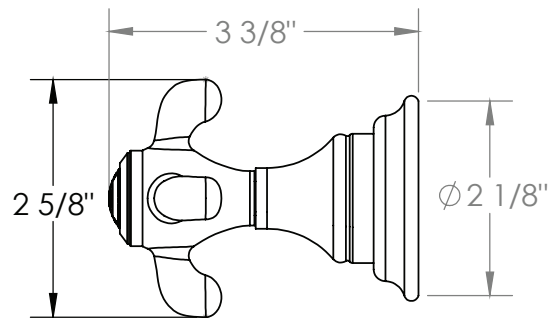

# Claire

**ORW-CL-WTR-CLR6**

WALL MOUNTED TRIM  
 INCLUDES ALIGNMENT KIT  
 FOR USE WITH ORW-SS-TS200-C, ORW-SS-TS200-H, ORW-SS-TS150C, ORW-SS-TS150-H, ORW-SS-WD2, ORW-SS-WD3, ORW-SS-VCWD2 OR ORW-SS-VCWD3  
 CONCEALED ROUGH

Meets the applicable requirements of ASME A112.18.1-2005/CSA B125.1-05, entitled "Plumbing Supply Fittings"