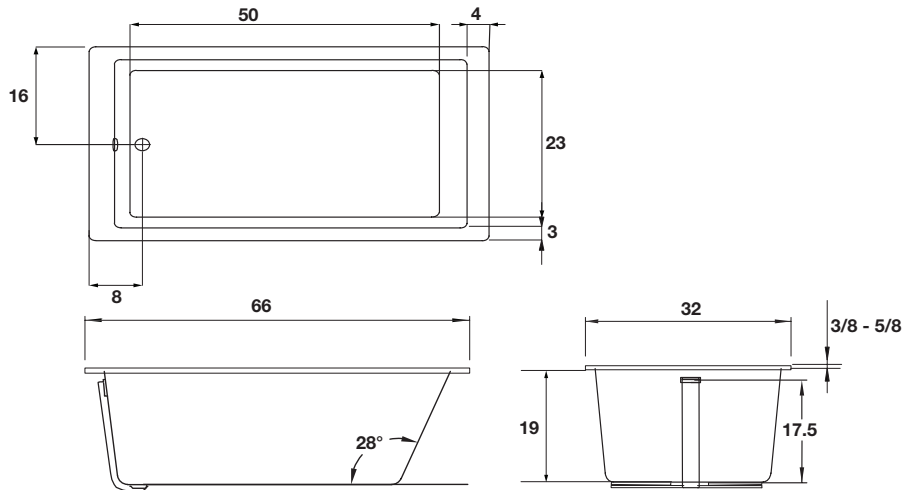

Beset

OR-TUB-BESETUM6632-X

SIZE:
66" x 32" x 19"

WATER CAPACITY:
70 Gallons

WEIGHT:
150 Pounds

BACK SLOPE:
28°

MATERIAL:
1-2" Nominal Thickness
Stonite™ Construction

FINISH:
Matte, Gloss

WARRANTY:
10 Year Warranty.

FEATURES:

- Micro Mount not available in Under Mount models
- Integral waste and overflow included.
- Overflow and drain comes standard in color match to tub, unless specified otherwise.
- Bathtub available in 16 different color choices

OPTIONAL:

- Air System
- Blower and Control Panel Must be Remotely Located
- Electrical Requirements 1 15 AMP dedicated GF-115 Volts
- Comes with AeroClean™. A revolutionary feature that creates an anti-bacterial environment in your bath and plumbing system.

CODES AND COMPLIANCES

Massachusetts code File no: P1-0614-491

All specifications and options subject to change without notice please contact a Renaissance Tile & Bath representative for more information.