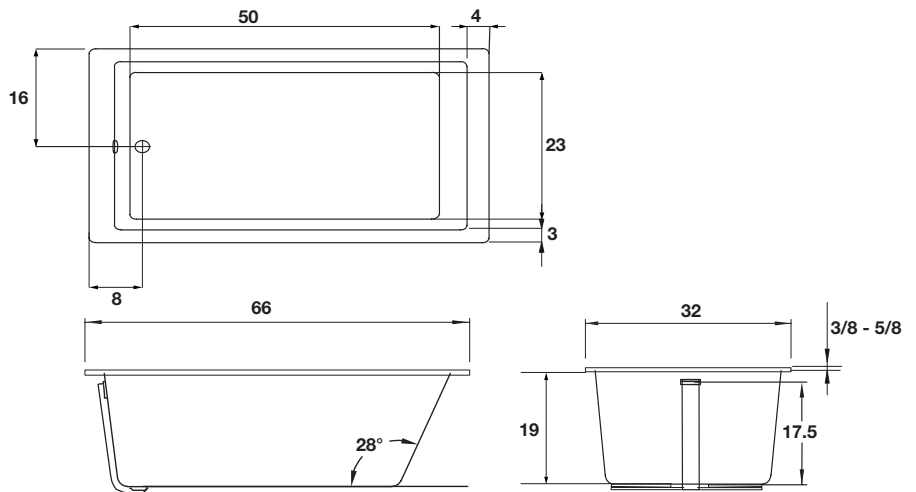

Beset

OR-TUB-BESETDI6632-X

SIZE:
66" x 32" x 19"

WATER CAPACITY:
70 Gallons

WEIGHT:
150 Pounds

BACK SLOPE:
28°

MATERIAL:
1-2" Nominal Thickness
Stonite™ Construction

FINISH:
Matte, Gloss

WARRANTY:
10 Year Warranty.

FEATURES:

- Micro Mount available in Drop-In models

- Integral waste and overflow included.

- Overflow and drain comes standard in color match to tub, unless specified otherwise.

- Bathtub available in 16 different color choices

OPTIONAL:

- Air System

- Blower and Control Panel Must be Remotely Located

- Electrical Requirements 1 15 AMP dedicated GF-115 Volts

- Comes with AeroClean™. A revolutionary feature that creates an anti-bacterial environment in your bath and plumbing system.

CODES AND COMPLIANCES

Massachusetts code File no: P1-0614-491

All specifications and options subject to change without notice please contact a Renaissance Tile & Bath representative for more information.