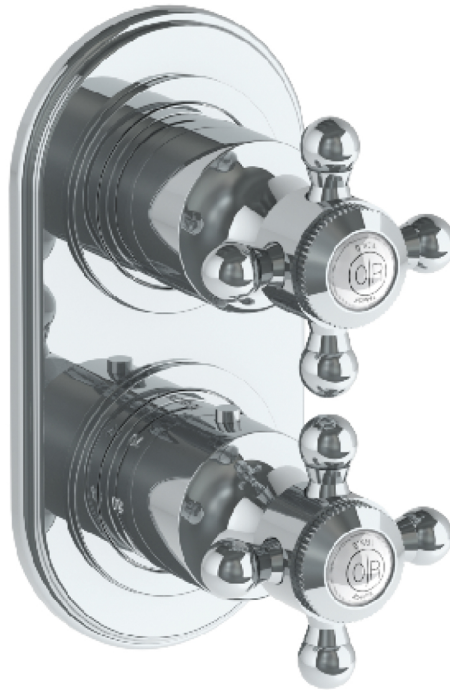

Morgan

ORW-MG-T25-MR5

Wall Mounted Thermostatic Shower Trim with Built-In Control
 For use with ORW-SS-TH60 or ORW-SS-TH70 or ORW-SS-TH80 concealed rough

Meets the applicable requirements of ASME A112.18.1-2005/CSA B125.1-05, entitled "Plumbing Supply Fittings"