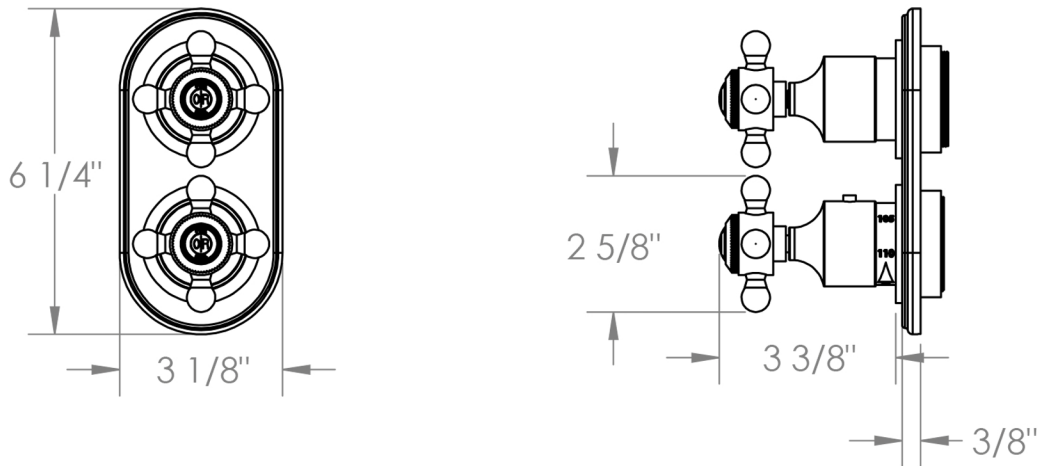

Morgan

ORW-MG-T25-MR5

Wall Mounted Thermostatic Shower Trim with Built-In Control
 For use with ORW-SS-TH60 or ORW-SS-TH70 or ORW-SS-TH80 concealed rough

Meets the applicable requirements of ASME A112.18.1-2005/CSA B125.1-05, entitled "Plumbing Supply Fittings"