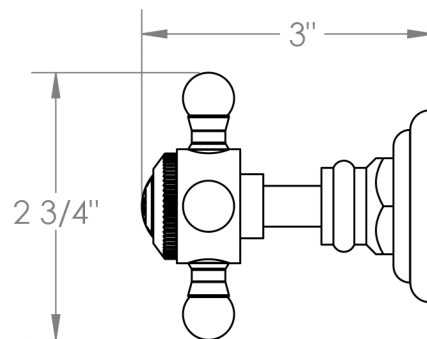

Morgan

ORW-MG-WTR-MR4

Wall Mounted Trim

Includes Alignment Kit

For use with ORW-SS-TS200-C, ORW-SS-TS200-H, ORW-SS-TS150C, ORW-SS-TS150-H, ORW-SS-WD2, ORW-SS-WD3, ORW-SS-VCWD2 or ORW-SS-VCWD3 concealed rough

Meets the applicable requirements of ASME A112.18.1-2005/CSA B125.1-05, entitled "Plumbing Supply Fittings"