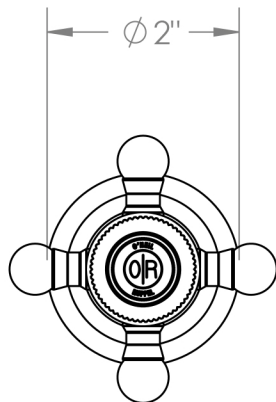

Morgan

ORW-MG-WTR-MR4

Wall Mounted Trim

Includes Alignment Kit

For use with ORW-SS-TS200-C, ORW-SS-TS200-H, ORW-SS-TS150C, ORW-SS-TS150-H, ORW-SS-WD2, ORW-SS-WD3, ORW-SS-VCWD2 or ORW-SS-VCWD3 concealed rough

Meets the applicable requirements of ASME A112.18.1-2005/CSA B125.1-05, entitled "Plumbing Supply Fittings"