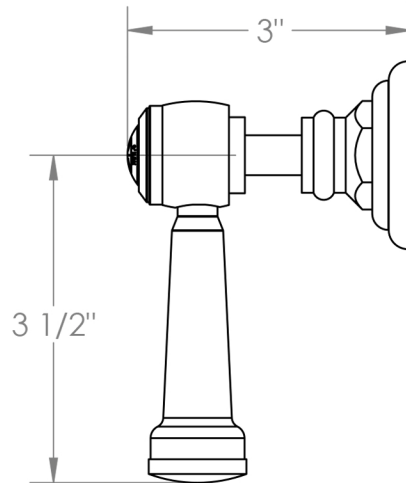

Morgan

ORW-MG-WTR-MR5

Wall Mounted Trim

Includes Alignment Kit

For use with ORW-SS-TS200-C, ORW-SS-TS200-H, ORW-SS-TS150C, ORW-SS-TS150-H, ORW-SS-WD2, ORW-SS-WD3, ORW-SS-VCWD2 or ORW-SS-VCWD3 concealed rough

Meets the applicable requirements of ASME A112.18.1-2005/CSA B125.1-05, entitled "Plumbing Supply Fittings"