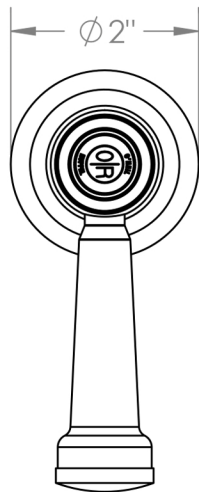

Morgan

ORW-MG-WTR-MR5

Wall Mounted Trim

Includes Alignment Kit

For use with ORW-SS-TS200-C, ORW-SS-TS200-H, ORW-SS-TS150C, ORW-SS-TS150-H, ORW-SS-WD2, ORW-SS-WD3, ORW-SS-VCWD2 or ORW-SS-VCWD3 concealed rough

Meets the applicable requirements of ASME A112.18.1-2005/CSA B125.1-05, entitled "Plumbing Supply Fittings"