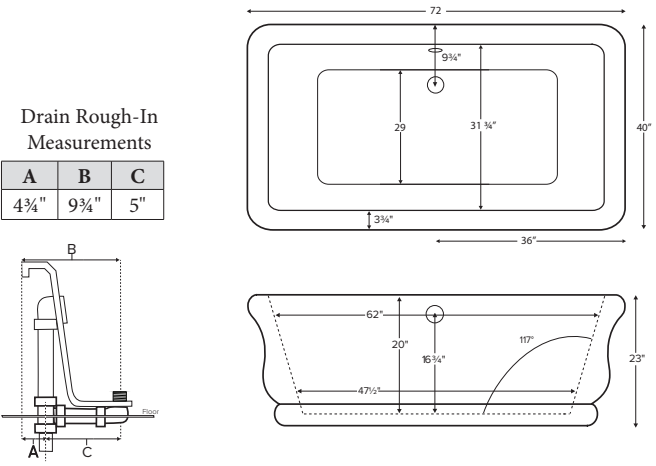

Respite

OR-TUB-RESPITESKFT7240-G WITH FEET IN WHITE GLOSS
OR-TUB-RESPITESK7240-G NO FEET IN WHITE GLOSS

SIZE:
72" x 40" x 23.375"

WATER CAPACITY:
87 Gallons

WEIGHT:
280 Pounds

BACK SLOPE:
117°

MATERIAL:
Acrylic CXL™

FINISH:
Matte, Gloss

WARRANTY:
10 Year Warranty.

1. **FEATURES:**
2. Integral linear waste and overflow included.
   - Linear overflow and drain comes standard in color match to tub, unless specified otherwise.

1. **OPTIONAL:**
2. Air System

- Blower and Control Panel Must be Remotely Located
- Electrical Requirements 1 15 AMP dedicated GF-115 Volts
- Comes with AeroClean™. A revolutionary feature that creates an anti-bacterial environment in your bath and plumbing system.

IMPORTANT: Must have access from below the floor to complete drain installation.