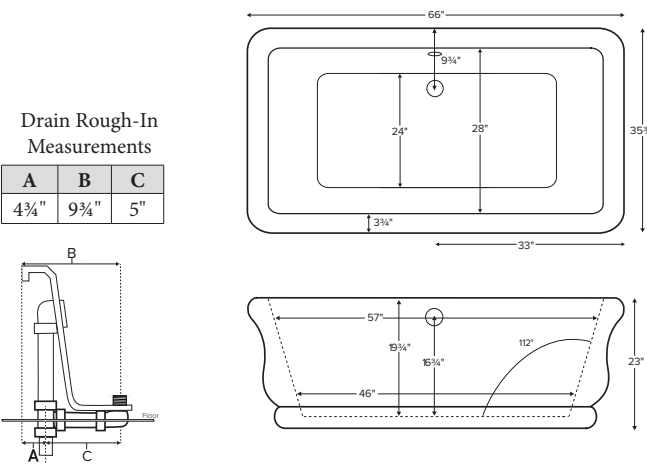

Respite

OR-TUB-RESPITESKFT6636-G WITH FEET IN WHITE GLOSS
OR-TUB-RESPITESK6636-G NO FEET IN WHITE GLOSS
OR-TUB-RESPITESK6636-M NO FEET IN WHITE MATTE

SIZE:
66" x 35.75" x 23"

WATER CAPACITY:
87 Gallons

WEIGHT:
280 Pounds

BACK SLOPE:
112°

MATERIAL:
Acrylic CXL™

FINISH:
Matte, Gloss

WARRANTY:
10 Year Warranty.

FEATURES:

- Integral linear waste and overflow included.
- Linear overflow and drain comes standard in color match to tub, unless specified otherwise.

OPTIONAL:

- Air System

- Blower and Control Panel Must be Remotely Located

- Electrical Requirements 1 15 AMP dedicated GF-115 Volts

- Comes with AeroClean™. A revolutionary feature that creates an anti-bacterial environment in your bath and plumbing system.

IMPORTANT: Must have access from below the floor to complete drain installation.